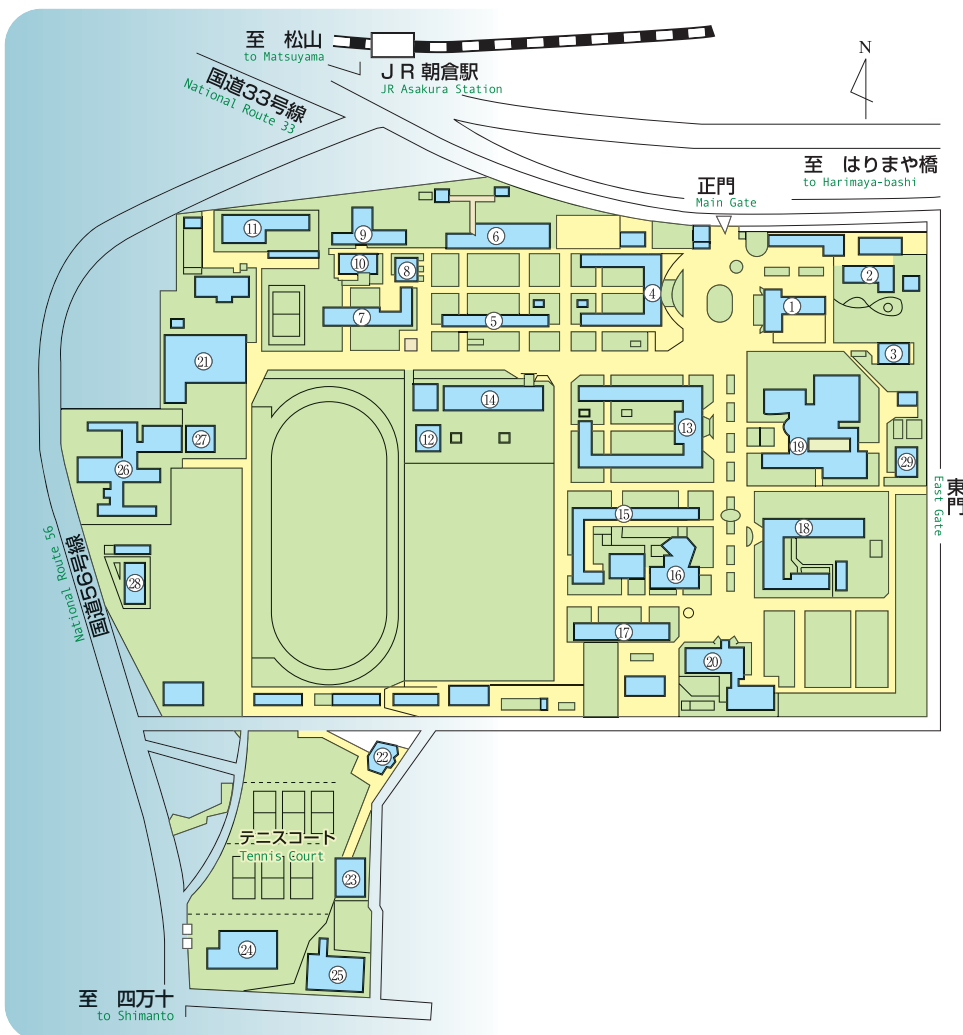

朝倉キャンパス Asakura Campus

- ①本部管理棟
Central Administration
- ②非常勤講師宿泊所
Accommodation for Part-time Instructors
- ③保健管理センター
Health Service Center
- ④総合研究棟
Center for Integrated Research
- ⑤教育学部2号館
Faculty of Education Building No.2
- ⑥教育学部3号館
Faculty of Education Building No.3
- ⑦教育学部4号館
Faculty of Education Building No.4
- ⑧教育学部51番教室
Faculty of Education Lecture Room No.51
- ⑨教育学部音楽棟
Faculty of Education Music Practice Building
- ⑩教育学部附属教育実践総合センター
Faculty of Education Center for Educational Research and Teacher Development
- ⑪プール
Swimming Pool
- ⑫理学部情報科学棟
Faculty of Science Building for Information Science
- ⑬実験系総合研究棟・理学部1号館
Multi-disciplinary Research Laboratories
Faculty of Science Building No1
- ⑭理学部2号館
Faculty of Science Building No.2
- ⑮共通教育1号館・学生サービスセンター
Common Education Building No.1
Center for Student Services
- ⑯共通教育2号館
Common Education Building No.2
- ⑰共通教育3号館
Common Education Building No.3
- ⑱人文学部管理棟
Faculty of Humanities and Economics Building
- ⑲メディアの森
(総合情報センター(図書館))
Media Forest
Integrated Information Center (Library)
- ⑳学生会館
Student Union Hall
- ㉑北体育館
North Gymnasium
- ㉒理学部附属高知地震観測所
Faculty of Science Affiliated Kochi Earthquake
Observatory
- ㉓理学部附属水熱化学実験所
Faculty of Science Affiliated Research Laboratory
of Hydrothermal Chemistry
- ㉔国際・地域連携センター
Center for Regional & International Collaboration
- ㉕南体育館
South Gymnasium
- ㉖特別支援学校校舎
The Affiliated Special Education
School Building
- ㉗特別支援学校日常生活訓練施設
Affiliated Special Education School
Lodging Facilities for Education
- ㉘プール
Swimming Pool
- ㉙国際連携室・土佐さがけ
プログラム
Office of International Relations TOSA
Innovative Human Development Programs