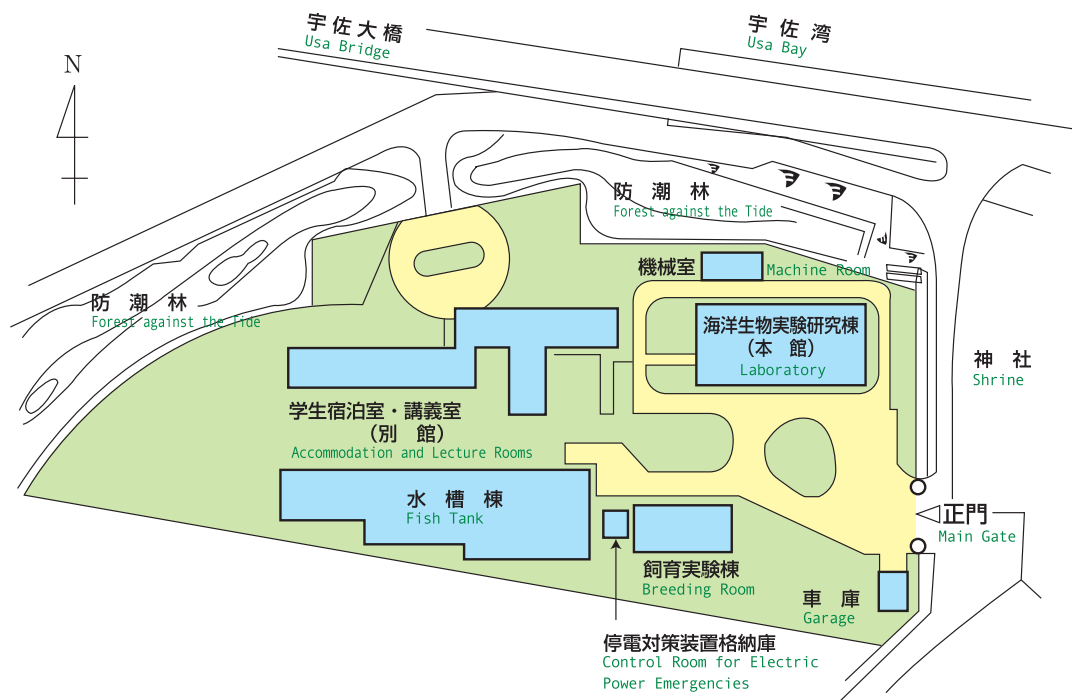

⑧ 附属小学校校舎（低学年棟）
Affiliated Elementary School Building for Lower Grade Students

⑨ 特別教室
Special Room

⑩ 体育館
Gymnasium

⑪ 給食棟
Lunch Service Room

⑫ プール
Swimming Room

⑬ 附属幼稚園管理棟・体育棟
Affiliated Kindergarten Administrative Office and Gymnasium

⑭ 3才児保育棟
Nursery Building for 3-year-old Children

⑮ 4才児保育棟
Nursery Building for 4-year-old Children

⑯ 5才児保育棟
Nursery Building for 5-year-old Children

⑰ プール
Swimming Pool

⑱ 職員宿舎
Staff Housing

海洋生物研究教育施設

USA MARINE BIOLOGICAL INSTITUTE

バス：高知駅・はりまや橋から宇佐行きスカイライン入口下車。
徒歩10分。

Transportation

Bus: Take the bus for Usa at JR Kochi Station or Harimaya-bashi.
Get off at Sukai-rain-iriguchi bus stop.
It's a 10-minute walk from the bus stop.

宇佐野外活動施設

USA OUTDOOR ACTIVITY FACILITIES

南溟寮 Nanmei Dormitory

かつら寮 Katsura Dormitory

ときわ寮 Tokiwa Dormitory

艇庫 Boat Warehouse