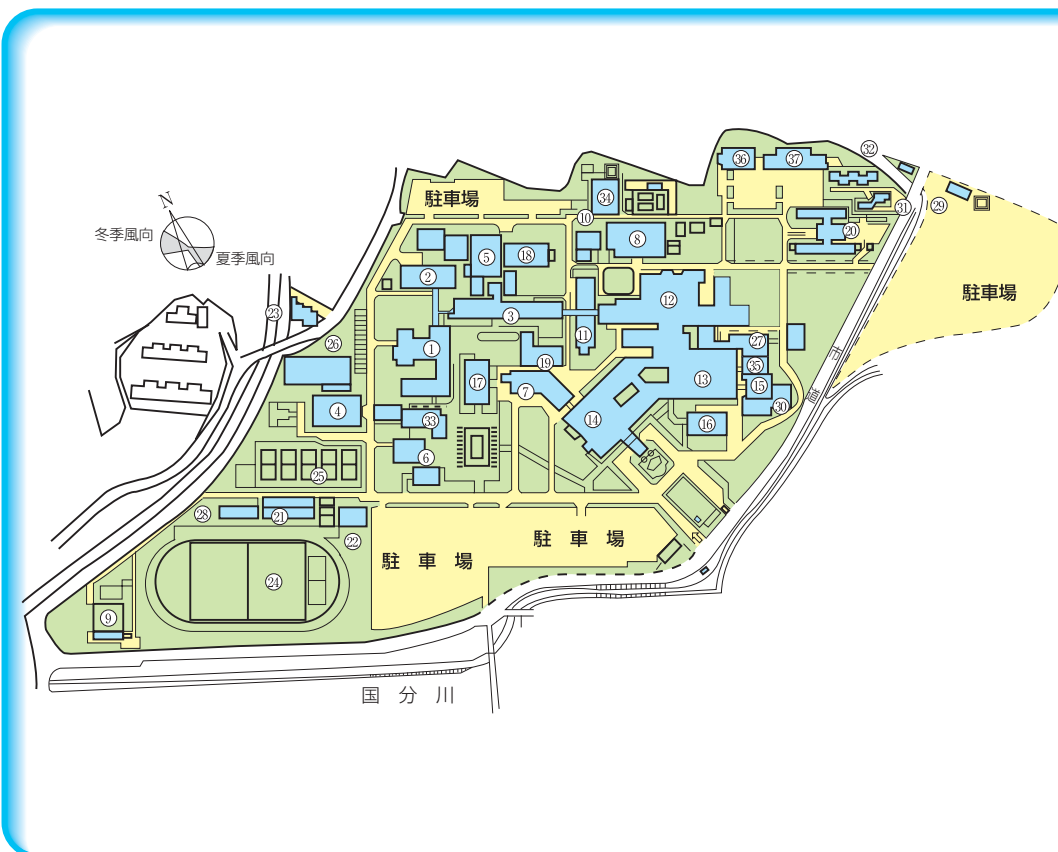

- ①講義棟
  Lecture Building
- ②実習棟
  Practical Training Building
- ③基礎・臨床研究棟
  Basic & Clinical Research Building
- ④体育館
  Gymnasium
- ⑤RI・動物実験施設
  RI Research Center & Institute for Laboratory Animals
- ⑥学生会館
  Student Union Hall
- ⑦管理棟
  Administrative Office Building
- ⑧中央機械室
  Energy Center
- ⑨廃水処理施設
  Drainage Treatment Facilities
- ⑩車庫
  Garage
- ⑪臨床講義棟
  Clinical Lecture Building
- ⑫病棟
  Wards
- ⑬中央診療棟
  Central Clinics
- ⑭外来診療棟
  Outpatient Clinics
- ⑮高エネルギー治療施設
  High-energy Radiotherapy Facilities
- ⑯食堂棟
  Cafeteria
- ⑰総合情報センター(図書館)医学部分館
  Library Information Processing Center Medical School Branch
- ⑱大学院研究棟
  Graduate School Building
- ⑲医学情報センター
  Medical Information Center
- ⑳職員宿舎
  Staff Housing
21. ㉑課外活動共用施設
    Club House
22. ㉒武道場
    Judo & Kendo Gymnasium
23. ㉓非常勤講師宿泊施設
    Accommodation for Part-time Instructors
24. ㉔陸上競技場
    Athletic Ground
25. ㉕テニスコート
    Tennis Courts
26. ㉖プール
    Swimming Pool
27. ㉗RI治療施設
    Radio Isotopic Therapy Facilities
28. ㉘弓道場
    Kyudo Gymnasium
29. ㉙野球場附属施設
    Baseball Cabin
30. ㉚MRI-CT装置棟
    MRI-CT Building
31. ㉛国際交流会館(岡豊)
    (单身・共用棟)
    International Hall (Single Room/Hall)
32. ㉜国際交流会館(岡豊)
    (世帯棟)
    International Hall (for Families)
33. ㉝看護学科棟
    Science of Nursing Building
34. ㉞発電機棟
    Power Generating Station
35. ㉟PETセンター
    PET Center
36. ㊱附属病院内保育所
    「こはすキッズ」
    University Hospital
    Day Care Center For Children
    "Kohasu Kids"
37. ㊲レジデントハウス
    Resident House